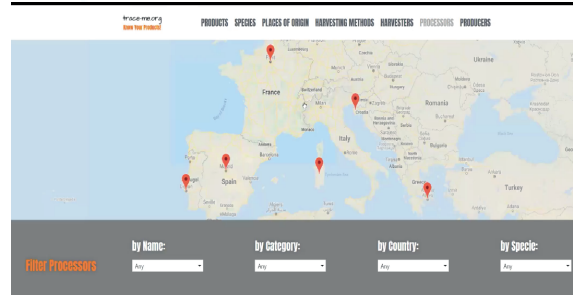

CROATIA

TRACE-ME.ORG

A TRACEABILITY APP FOR NON-WOOD FOREST PRODUCTS

HAVE YOU EVER WONDERED WHERE YOUR PRODUCTS COME FROM?

1. Many producers cannot communicate the values of their product directly to the final consumer because they do not have means to do so. Labeling or certification costs can be very high, impacting profits. In addition with COVID, many artisan markets were forced to close and they have lost sales channels.

3. It is intended for NWFP collectors, processors and producers as well as their regional development associations and organizations but it also includes an online store that can reach end consumers.

2. Trace-me is an application and web platform that allows, by scanning the QR code on the product label, to present in a clear way all the information of the product's value chain. This includes information about place and species of origin, method of harvesting, harvester, processor, etc.

HOW TO IMPLEMENT TECHNOLOGIES IN THE NWFP SECTOR: TIPS FOR SUCCESS!

RELIABLE SYSTEM

Trace-me is a trusted system where all actors in the value chain can validate the information. Consumers can also give feedback and share opinions.

COMPLETE INFORMATION

All information can be categorized by various custom filters. The app includes a map to visualize the results and can integrate videos of the producers and harvesters.

EASY TO ACCESS